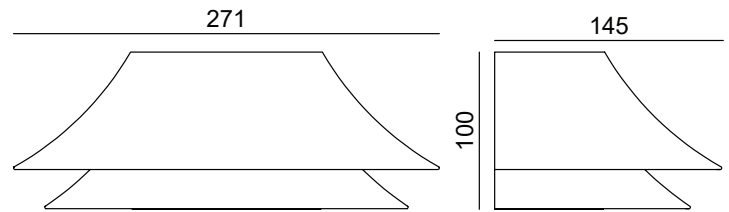

SPECIFICATIONS

Product Code	KL-411
Power	9W
Input	220-240V
Luminous flux	330 lm
Color Temperature	2700k-6500k
Beam Angle	120°
Power factor	≥0.5
CRI	80
Finishing Colors	White/Silver Grey/Dark Grey/Black
LED Type	SMD
IP Rating	IP65 Class 1
Size	271mm*100mm*154mm
Warranty	3 years